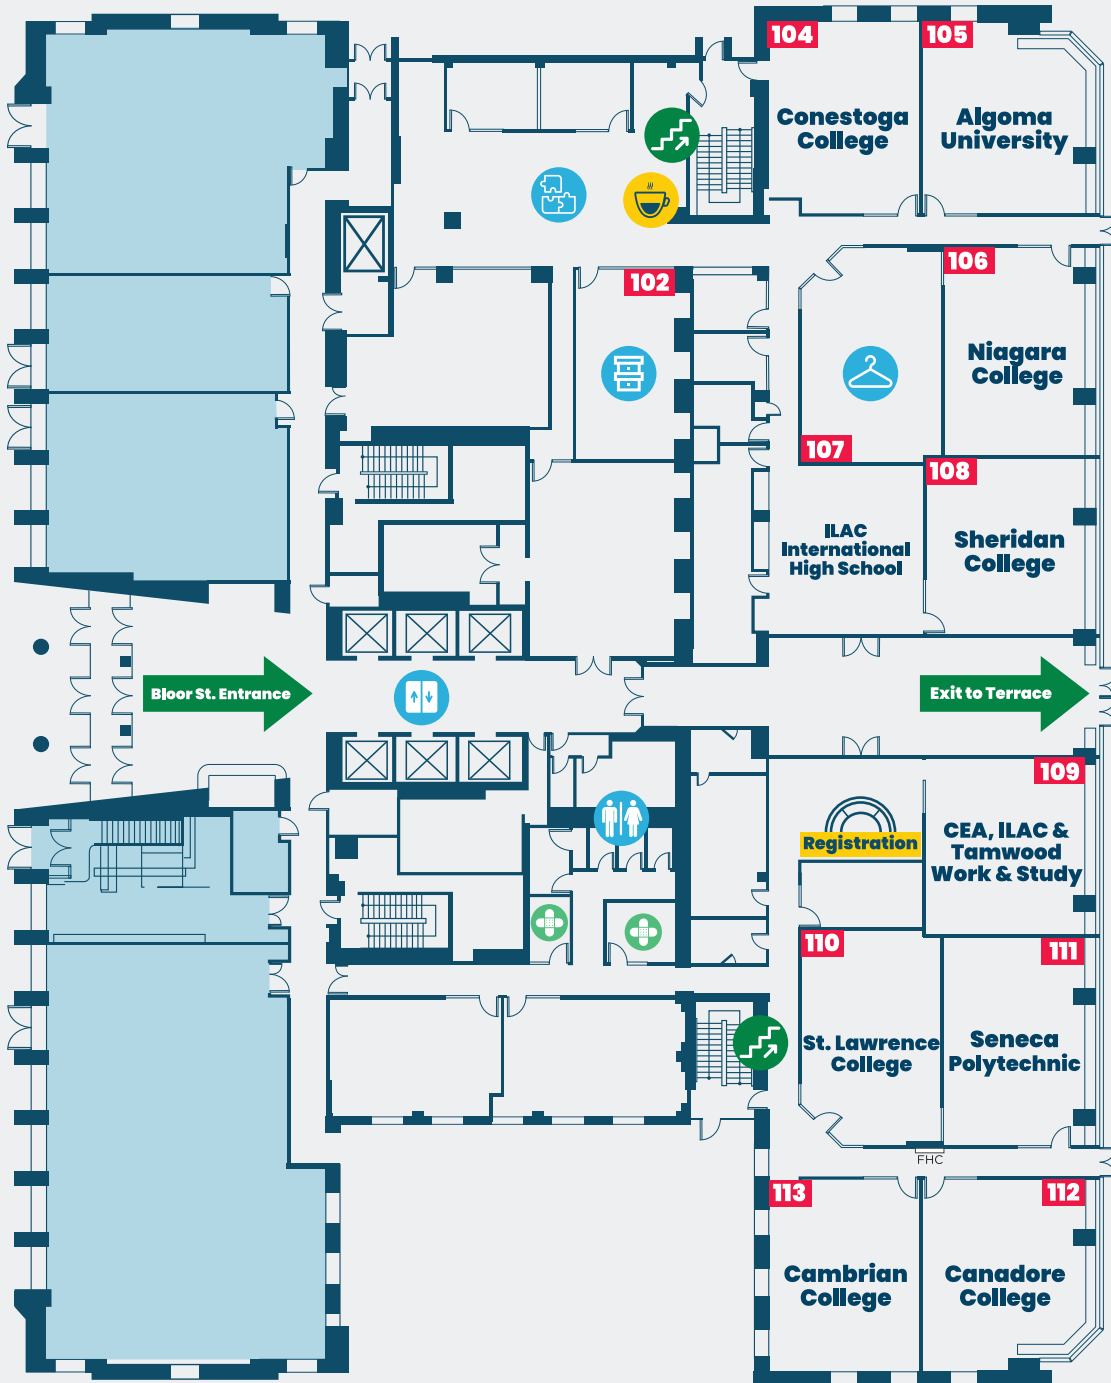

# Event Map

## ILAC Growth Campus

120 Bloor St. East, First Floor

- 104** Conestoga College
- 105** Algoma University
- 106** Niagara College
- 108** Sheridan College

- 109** CEA, ILAC & Tamwood Work & Study
- 110** St. Lawrence College
- 111** Seneca College

- 112** Canadore College
- 113** Cambrian College
- 1ST FLOOR LOUNGE** ILAC International High School

-  Coat Check
-  Educator Storage
-  Activities Lounge
-  Health Services